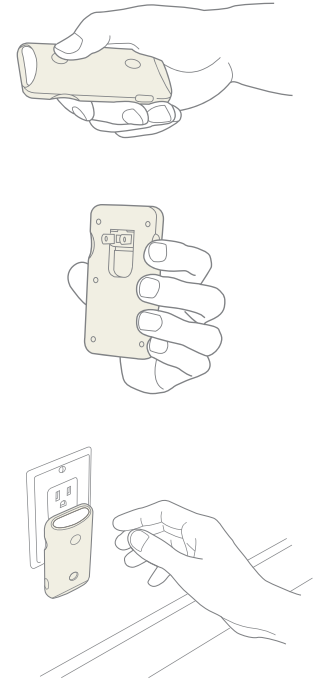

# BLACKOUT BUDDY

Emergency LED Blackout Flashlight That Plugs and Recharges Straight From Your Wall Socket, Also Performs As a Night Light, Perfect For The Home & Office.

## Features

- Bright Emergency 3LED Light
- Lights Up When There is a Power Failure or Blackout
- Can Be Used as a Flashlight
- One LED Night Light
- Fold-up Prongs Plug Directly Into Electrical Socket For Constant Charge

Dimensions: 2"x 3.93"x .75" (W x H x D)

50.8 x 100 x 19.05 mm (W x H x D)

Weight: 2 oz. (56 g)

\* Specifications subject to change

Night Light

Emergency Light

LED Flashlight

Etón Corporation  
1015 Corporation Way  
Palo Alto, CA 94303-4305 USA